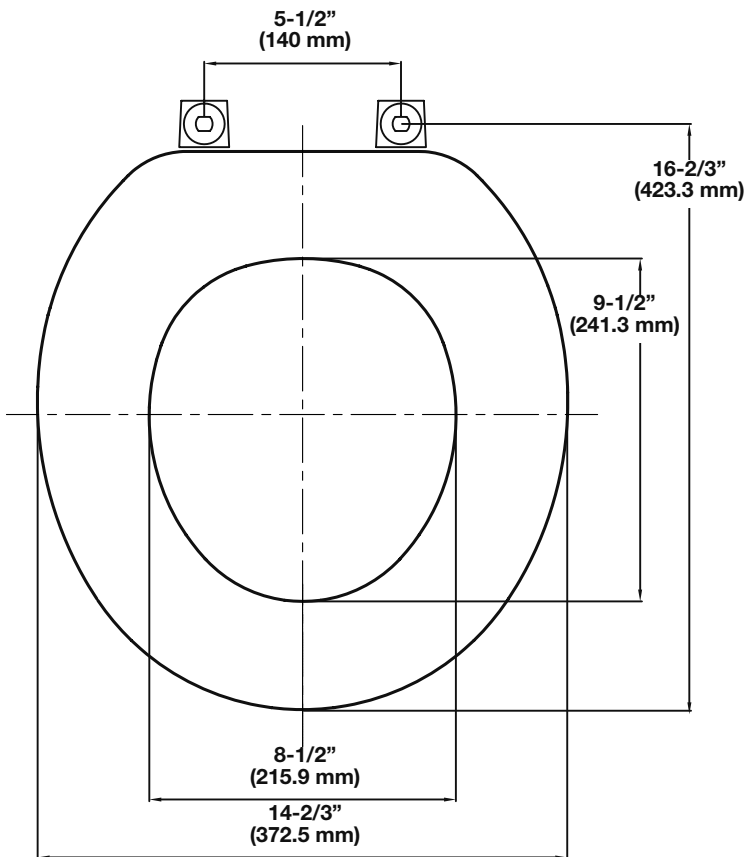

# Toilet Seat

GL100EWH

## Round Economy Wood Seat

- Fits round front toilet bowls
- Economy design
- Top mounted hinge with plastic cover
- Molded wood seat with cover
- Available in white

gemline