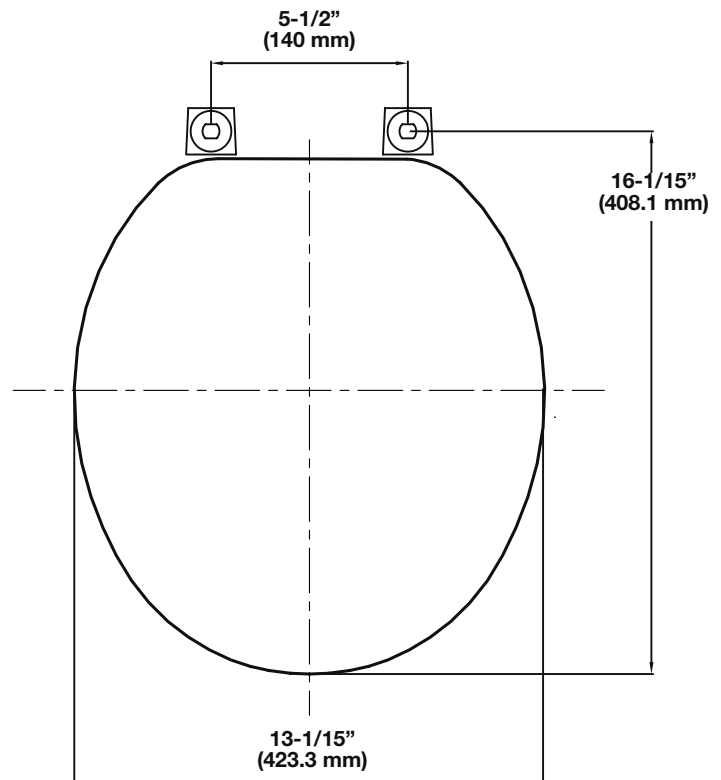

# Toilet Seat

GL100EWH

## Round Economy Wood Seat

- Fits round front toilet bowls
- Economy design
- Top mounted hinge with plastic cover
- Molded wood seat with cover
- Available in white

gemline