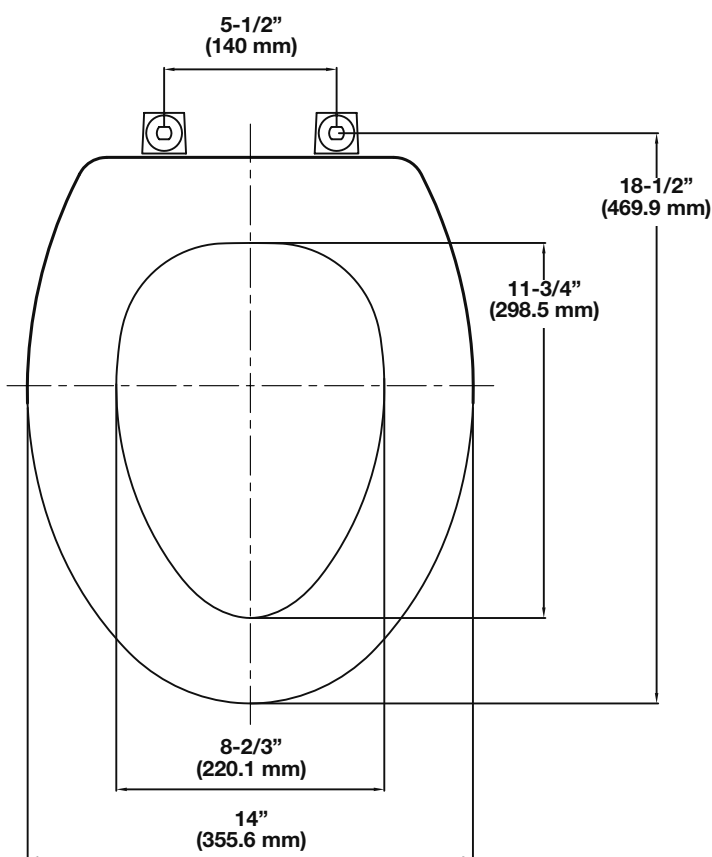

Toilet Seat

GL102WH
GL102BS

Elongated Wood Seat

- Fits elongated front toilet bowls
- Top mounted hinge with plastic hardware
- Molded wood seat with cover
- Available in white and biscuit

gemline