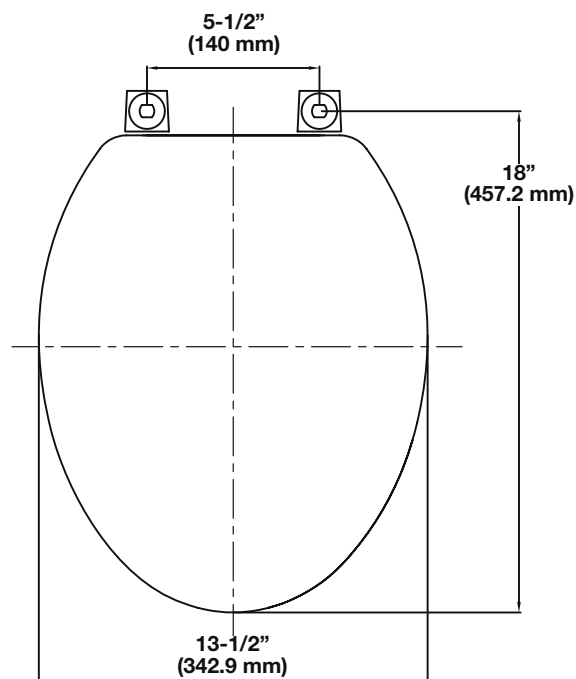

Toilet Seat

GL102WH
GL102BS

Elongated Wood Seat

- Fits elongated front toilet bowls
- Top mounted hinge with plastic hardware
- Molded wood seat with cover
- Available in white and biscuit

gemline