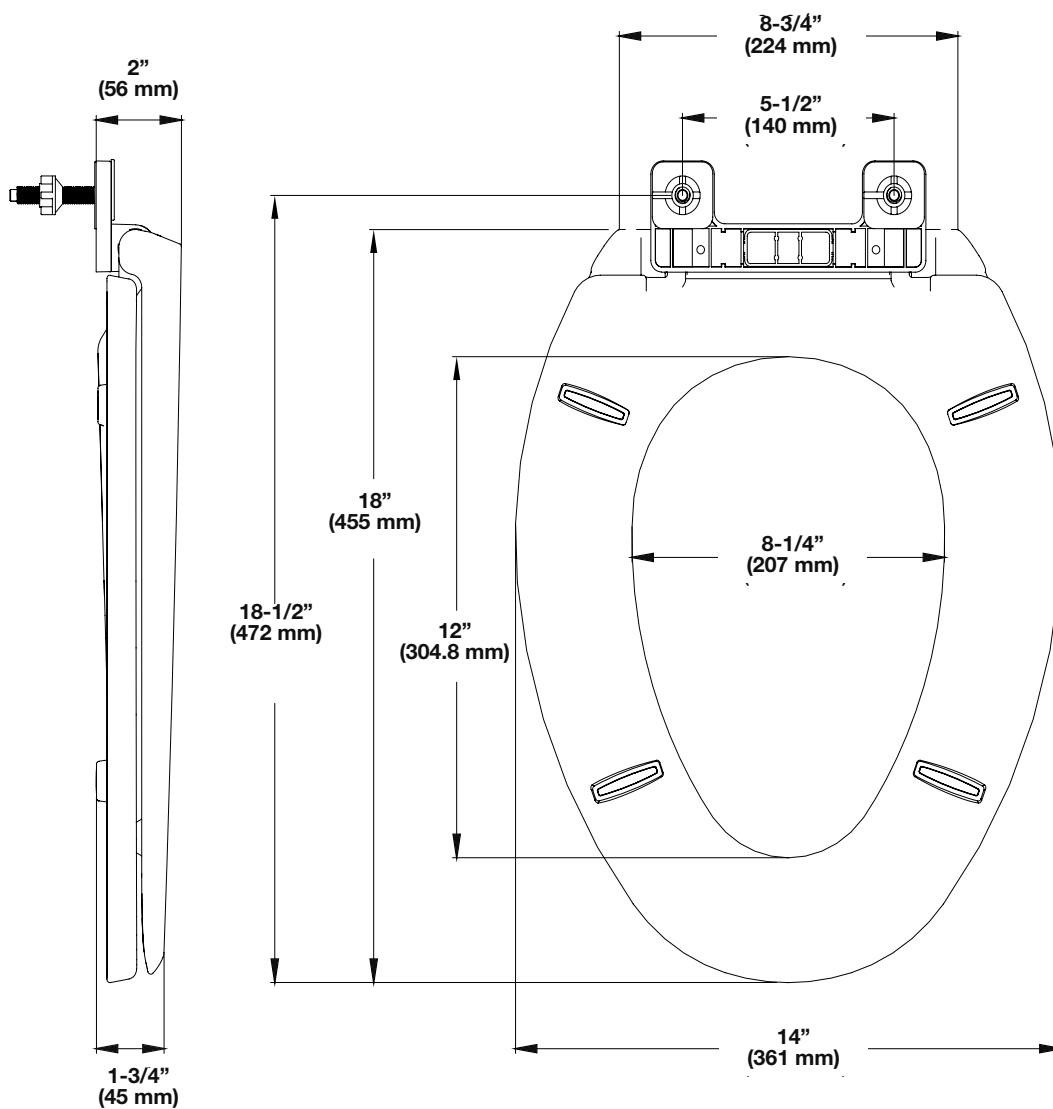

Toilet Seat

GL202SCECWH
GL202SCECBS

Elongated Plastic Slow Close Seat

- Fits elongated front toilet bowls
- Solid plastic closed front seat with cover
- Slow close design
- Top mounted hinge with easy clean hardware
- Available in white and biscuit

gemline