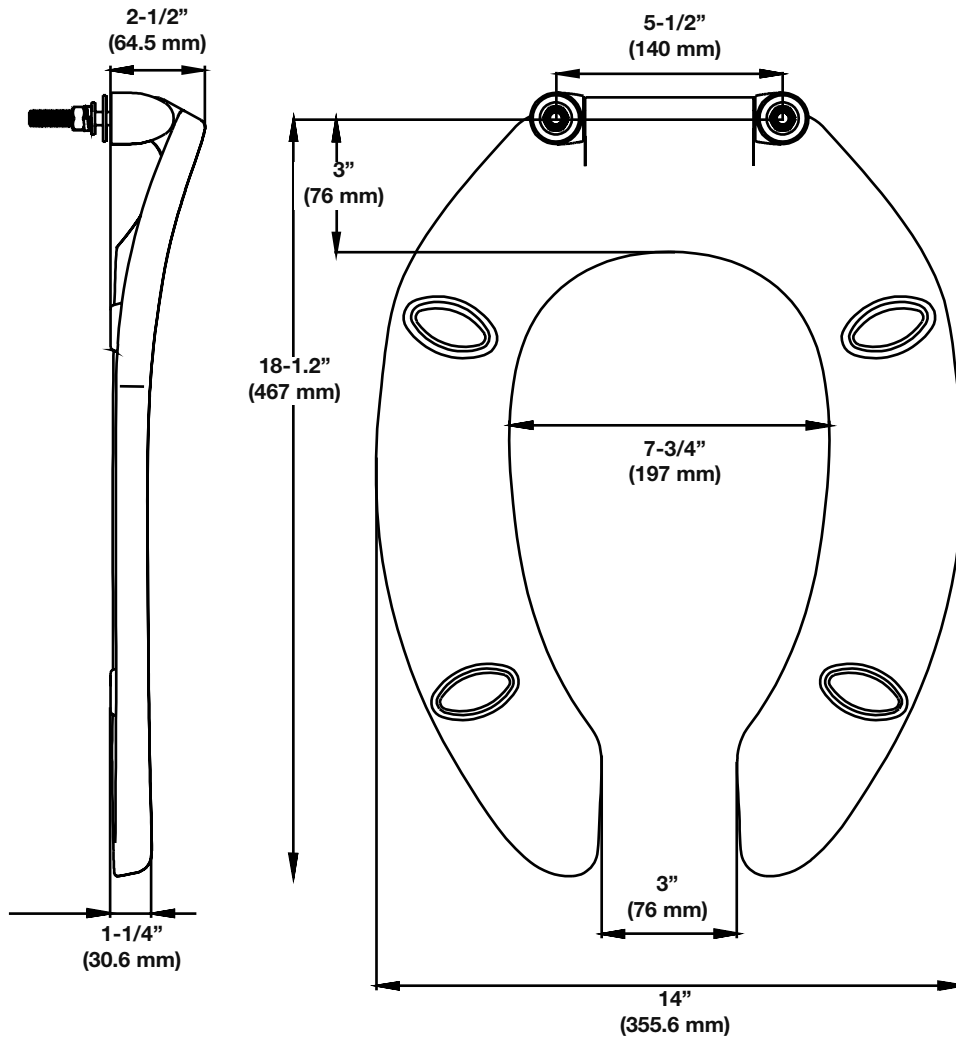

Toilet Seat

GL212HDSSCWH

Commercial Heavy Duty Elongated Plastic Seat

- Fits elongated front toilet bowls
- Self-sustaining stainless steel check hinge
- Open front seat without cover
- Heavy duty commercial design
- Available in white

gemline