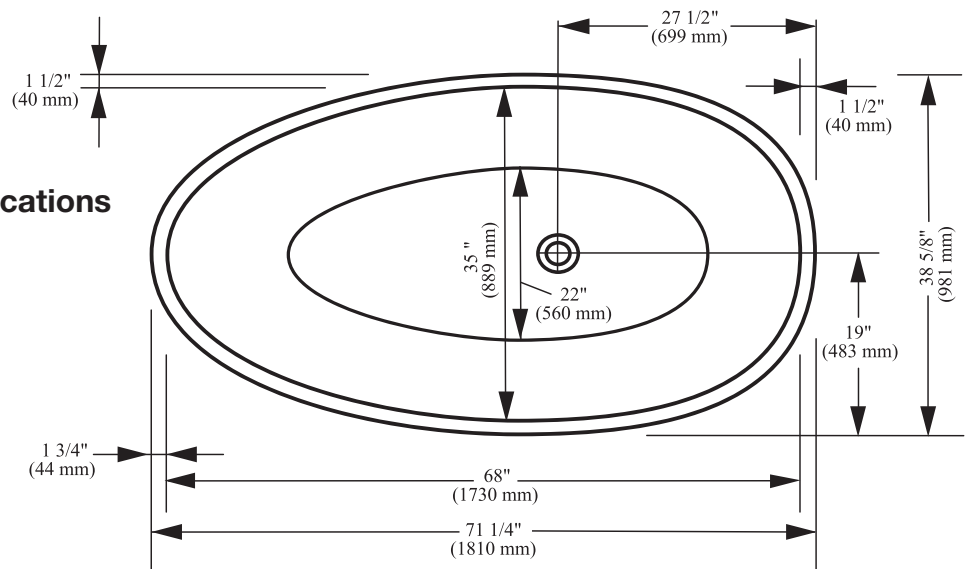

diamond SERIES

GLT3971FSWH	39X71 FREESTANDING WH MATTE FINISH
GLT3971FSPWH	39X71 FREESTANDING WH POLISHED FINISH

Diamond series only available in white.

diamond freestanding specifications

71 1/4" Length overall

38 5/8" Width overall

21 1/2" Overall height

Capacity: 169 gallons

Drain Position: Center