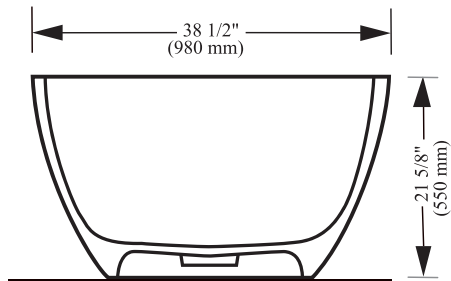

diamond SERIES

GLT3971FSWH	39X71 FREESTANDING WH MATTE FINISH
GLT3971FSPWH	39X71 FREESTANDING WH POLISHED FINISH

Diamond series only available in white.

diamond freestanding specifications

71 1/4" Length overall

38 5/8" Width overall

21 1/2" Overall height

Capacity: 169 gallons

Drain Position: Center