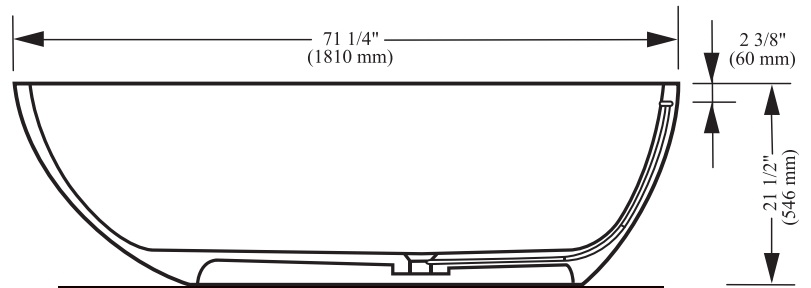

diamond SERIES

GLT3971FSWH	39X71 FREESTANDING WH MATTE FINISH
GLT3971FSPWH	39X71 FREESTANDING WH POLISHED FINISH

Diamond series only available in white.

diamond freestanding specifications

71 1/4" Length overall

38 5/8" Width overall

21 1/2" Overall height

Capacity: 169 gallons

Drain Position: Center