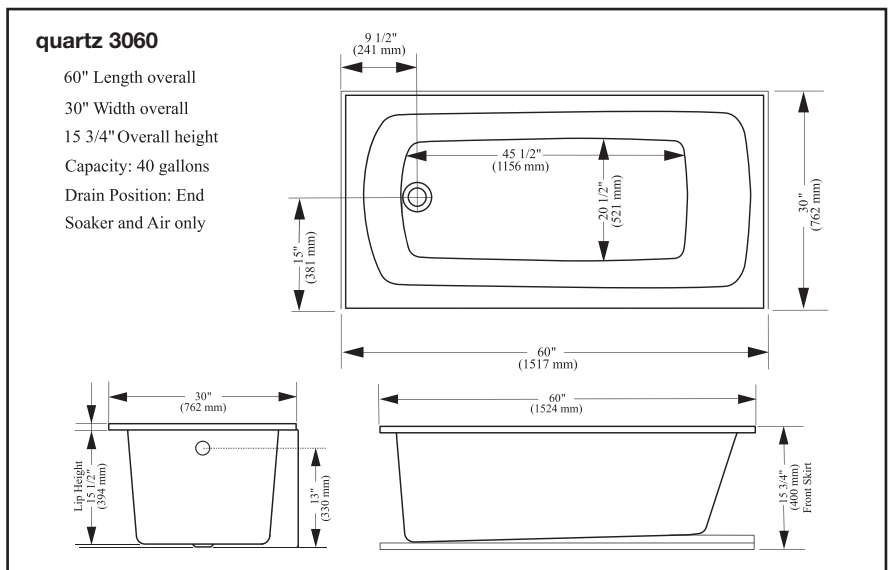

quartz SERIES

quartz skirted specifications

GLT3060LWH	30X60 LH SKT SOAKER WH
GLA3060SKLWH	30X60 LH SKT AIR TUB WH
GLT3060LBS	30X60 LH SKT SOAKER BS
GLA3060SKLBS	30X60 LH SKT AIR TUB BS
GLT3060RWH	30X60 RH SKT SOAKER WH
GLA3060SKRWH	30X60 RH SKT AIR TUB WH
GLT3060RBS	30X60 RH SKT SOAKER BS
GLA3060SKRBS	30X60 RH SKT AIR TUB BS

Suction Location

Control Location

Pump Location

quartz skirted specifications

GLT3660SKRWH	36X60 RH SKT SOAKER WH
GLW3660SKRCMWHH	36X60 RH SKT W/P 8 JET WH
GLA3660SKRWH	36X60 RH SKT AIR TUB WH
GLT3660SKRBS	36X60 RH SKT SOAKER BS
GLW3660SKRCMHBS	36X60 RH SKT W/P 8 JET BS
GLA3660SKRBS	36X60 RH SKT AIR TUB BS
GLT3660SKLWH	36X60 LH SKT SOAKER WH
GLW3660SKLCMWHH	36X60 LH SKT W/P 8 JET WH
GLA3660SKLWH	36X60 LH SKT AIR TUB WH
GLT3660SKLBS	36X60 LH SKT SOAKER BS
GLW3660SKLCMHBS	36X60 LH SKT W/P 8 JET BS
GLA3660SKLBS	36X60 LH SKT AIR TUB BS

 Suction Location

 Control Location

 Pump Location