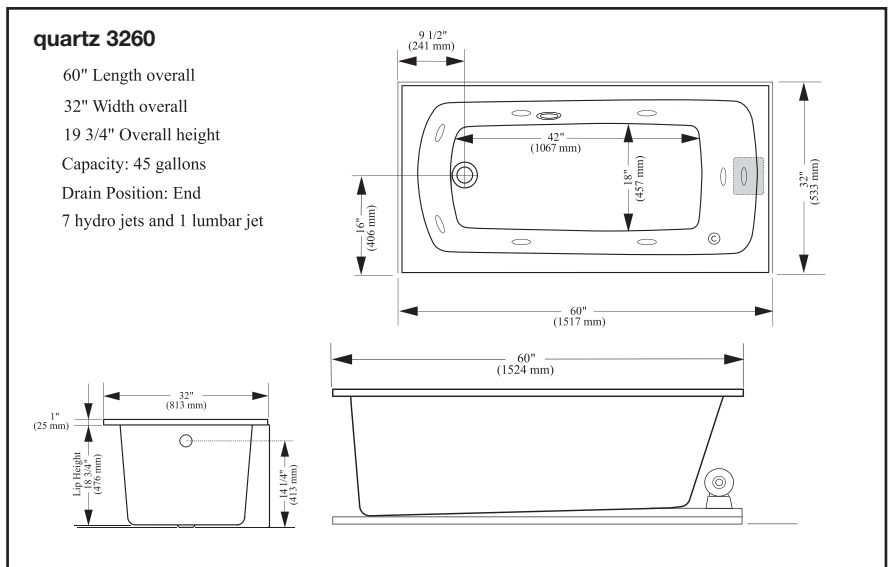

quartz SERIES

quartz skirted specifications

GLT3060LWH	30X60 LH SKT SOAKER WH
GLA3060SKLWH	30X60 LH SKT AIR TUB WH
GLT3060LBS	30X60 LH SKT SOAKER BS
GLA3060SKLBS	30X60 LH SKT AIR TUB BS
GLT3060RWH	30X60 RH SKT SOAKER WH
GLA3060SKRWH	30X60 RH SKT AIR TUB WH
GLT3060RBS	30X60 RH SKT SOAKER BS
GLA3060SKRBS	30X60 RH SKT AIR TUB BS

Suction Location

Control Location

Pump Location

quartz skirted specifications

GLT3660SKRWH	36X60 RH SKT SOAKER WH
GLW3660SKRCMWHH	36X60 RH SKT W/P 8 JET WH
GLA3660SKRWH	36X60 RH SKT AIR TUB WH
GLT3660SKRBS	36X60 RH SKT SOAKER BS
GLW3660SKRCMHBS	36X60 RH SKT W/P 8 JET BS
GLA3660SKRBS	36X60 RH SKT AIR TUB BS
GLT3660SKLWH	36X60 LH SKT SOAKER WH
GLW3660SKLCMWHH	36X60 LH SKT W/P 8 JET WH
GLA3660SKLWH	36X60 LH SKT AIR TUB WH
GLT3660SKLBS	36X60 LH SKT SOAKER BS
GLW3660SKLCMHBS	36X60 LH SKT W/P 8 JET BS
GLA3660SKLBS	36X60 LH SKT AIR TUB BS

 Suction Location

 Control Location

 Pump Location