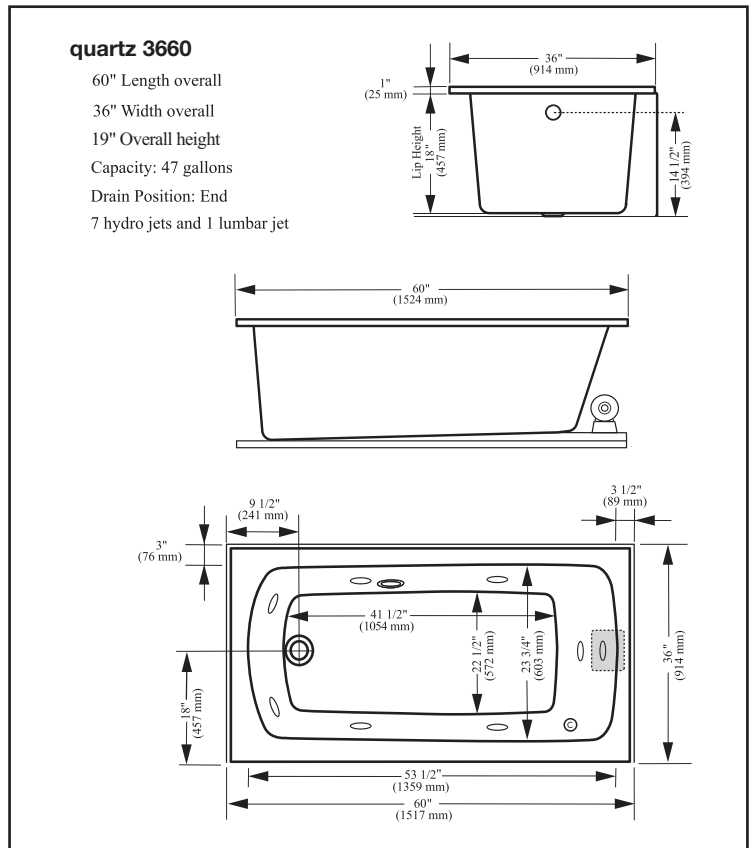

Suction Location

Control Location

Pump Location

quartz skirted specifications

GLT3660SKRWH	36X60 RH SKT SOAKER WH
GLW3660SKRCMWHH	36X60 RH SKT W/P 8 JET WH
GLA3660SKRWH	36X60 RH SKT AIR TUB WH
GLT3660SKRBS	36X60 RH SKT SOAKER BS
GLW3660SKRCMHBS	36X60 RH SKT W/P 8 JET BS
GLA3660SKRBS	36X60 RH SKT AIR TUB BS
GLT3660SKLWH	36X60 LH SKT SOAKER WH
GLW3660SKLCMWHH	36X60 LH SKT W/P 8 JET WH
GLA3660SKLWH	36X60 LH SKT AIR TUB WH
GLT3660SKLBS	36X60 LH SKT SOAKER BS
GLW3660SKLCMHBS	36X60 LH SKT W/P 8 JET BS
GLA3660SKLBS	36X60 LH SKT AIR TUB BS

 Suction Location

 Control Location

 Pump Location