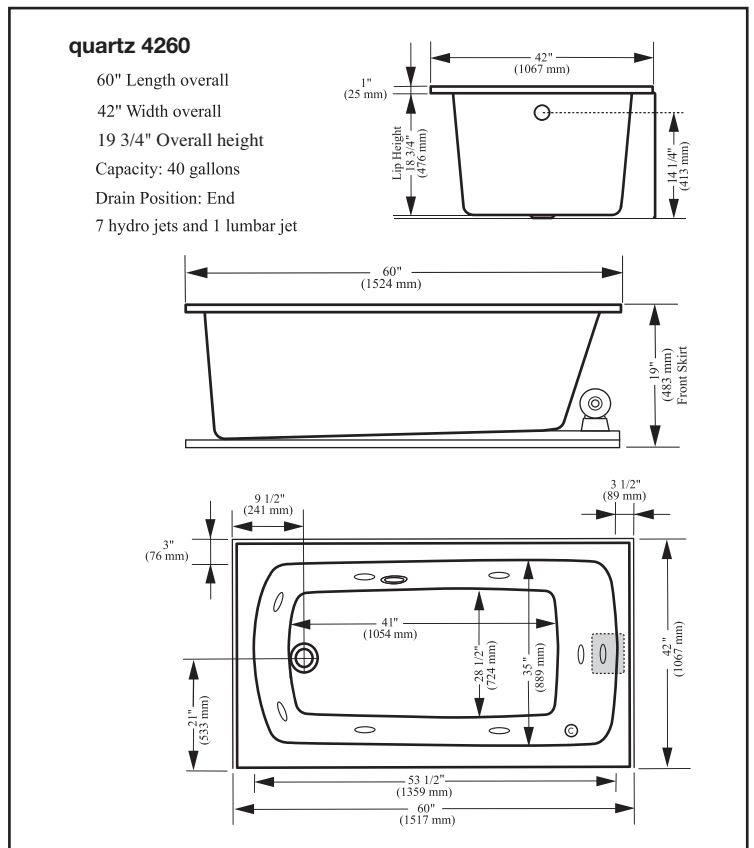

Suction Location

Control Location

Pump Location

quartz skirted specifications

GLT3660SKRWH	36X60 RH SKT SOAKER WH
GLW3660SKRCMWHH	36X60 RH SKT W/P 8 JET WH
GLA3660SKRWH	36X60 RH SKT AIR TUB WH
GLT3660SKRBS	36X60 RH SKT SOAKER BS
GLW3660SKRCMHBS	36X60 RH SKT W/P 8 JET BS
GLA3660SKRBS	36X60 RH SKT AIR TUB BS
GLT3660SKLWH	36X60 LH SKT SOAKER WH
GLW3660SKLCMWHH	36X60 LH SKT W/P 8 JET WH
GLA3660SKLWH	36X60 LH SKT AIR TUB WH
GLT3660SKLBS	36X60 LH SKT SOAKER BS
GLW3660SKLCMHBS	36X60 LH SKT W/P 8 JET BS
GLA3660SKLBS	36X60 LH SKT AIR TUB BS

GLT4260SKRWH	42X60 RH SKT SOAKER WH
GLW4260SKRCMWHH	42X60 RH SKT W/P 8 JET WH
GLA4260SKRWH	42X60 RH SKT AIR TUB WH
GLT4260SKRBS	42X60 RH SKT SOAKER BS
GLW4260SKRCMHBS	42X60 RH SKT W/P 8 JET BS
GLA4260SKRBS	42X60 RH SKT AIR TUB BS
GLT4260SKLWH	42X60 LH SKT SOAKER WH
GLW4260SKLCMWHH	42X60 LH SKT W/P 8 JET WH
GLA4260SKLWH	42X60 LH SKT AIR WH
GLT4260SKLBS	42X60 LH SKT SOAKER BS
GLW4260SKLCMHBS	42X60 LH SKT W/P 8 JJET BS
GLA4260SKLBS	42X60 LH SKT AIR BS

 Suction Location

 Control Location

 Pump Location