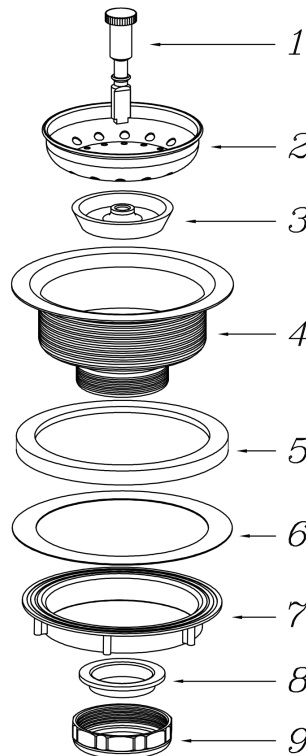

FEATURES :

- Fits 3 1/2" to 4" Opening
- Polished Chrome Brass Body w/Stainless Steel Basket
- Rubber Stopper w/Fixed Chromed Metal Post
- Heavy Duty Lock Nut
- Extra Thick Rubber Gasket

No.	Part Name	Material
1	Post	Zinc, CP
2	Basket	SS430
3	Stopper	Rubber
4	Body	Brass, CP
5	Gasket	Rubber
6	Friction Washer	Paper
7	Lock Nut	Zinc
8	Tailpiece Washer	LDPE
9	Slip Nut	Zinc

Cross Reference			
DB	16	KEENEY	2431NPC