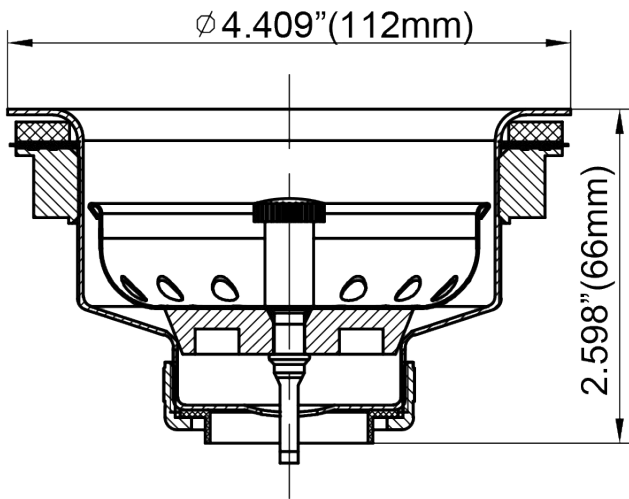

FEATURES :

- Fits 3 1/2" to 4" Opening
- Polished Chrome Brass Body w/Stainless Steel Basket
- Rubber Stopper w/Fixed Chromed Metal Post
- Heavy Duty Lock Nut
- Extra Thick Rubber Gasket

No.	Part Name	Material
1	Post	Zinc, CP
2	Basket	SS430
3	Stopper	Rubber
4	Body	Brass, CP
5	Gasket	Rubber
6	Friction Washer	Paper
7	Lock Nut	Zinc
8	Tailpiece Washer	LDPE
9	Slip Nut	Zinc

Cross Reference			
DB	16	KEENEY	2431NPC